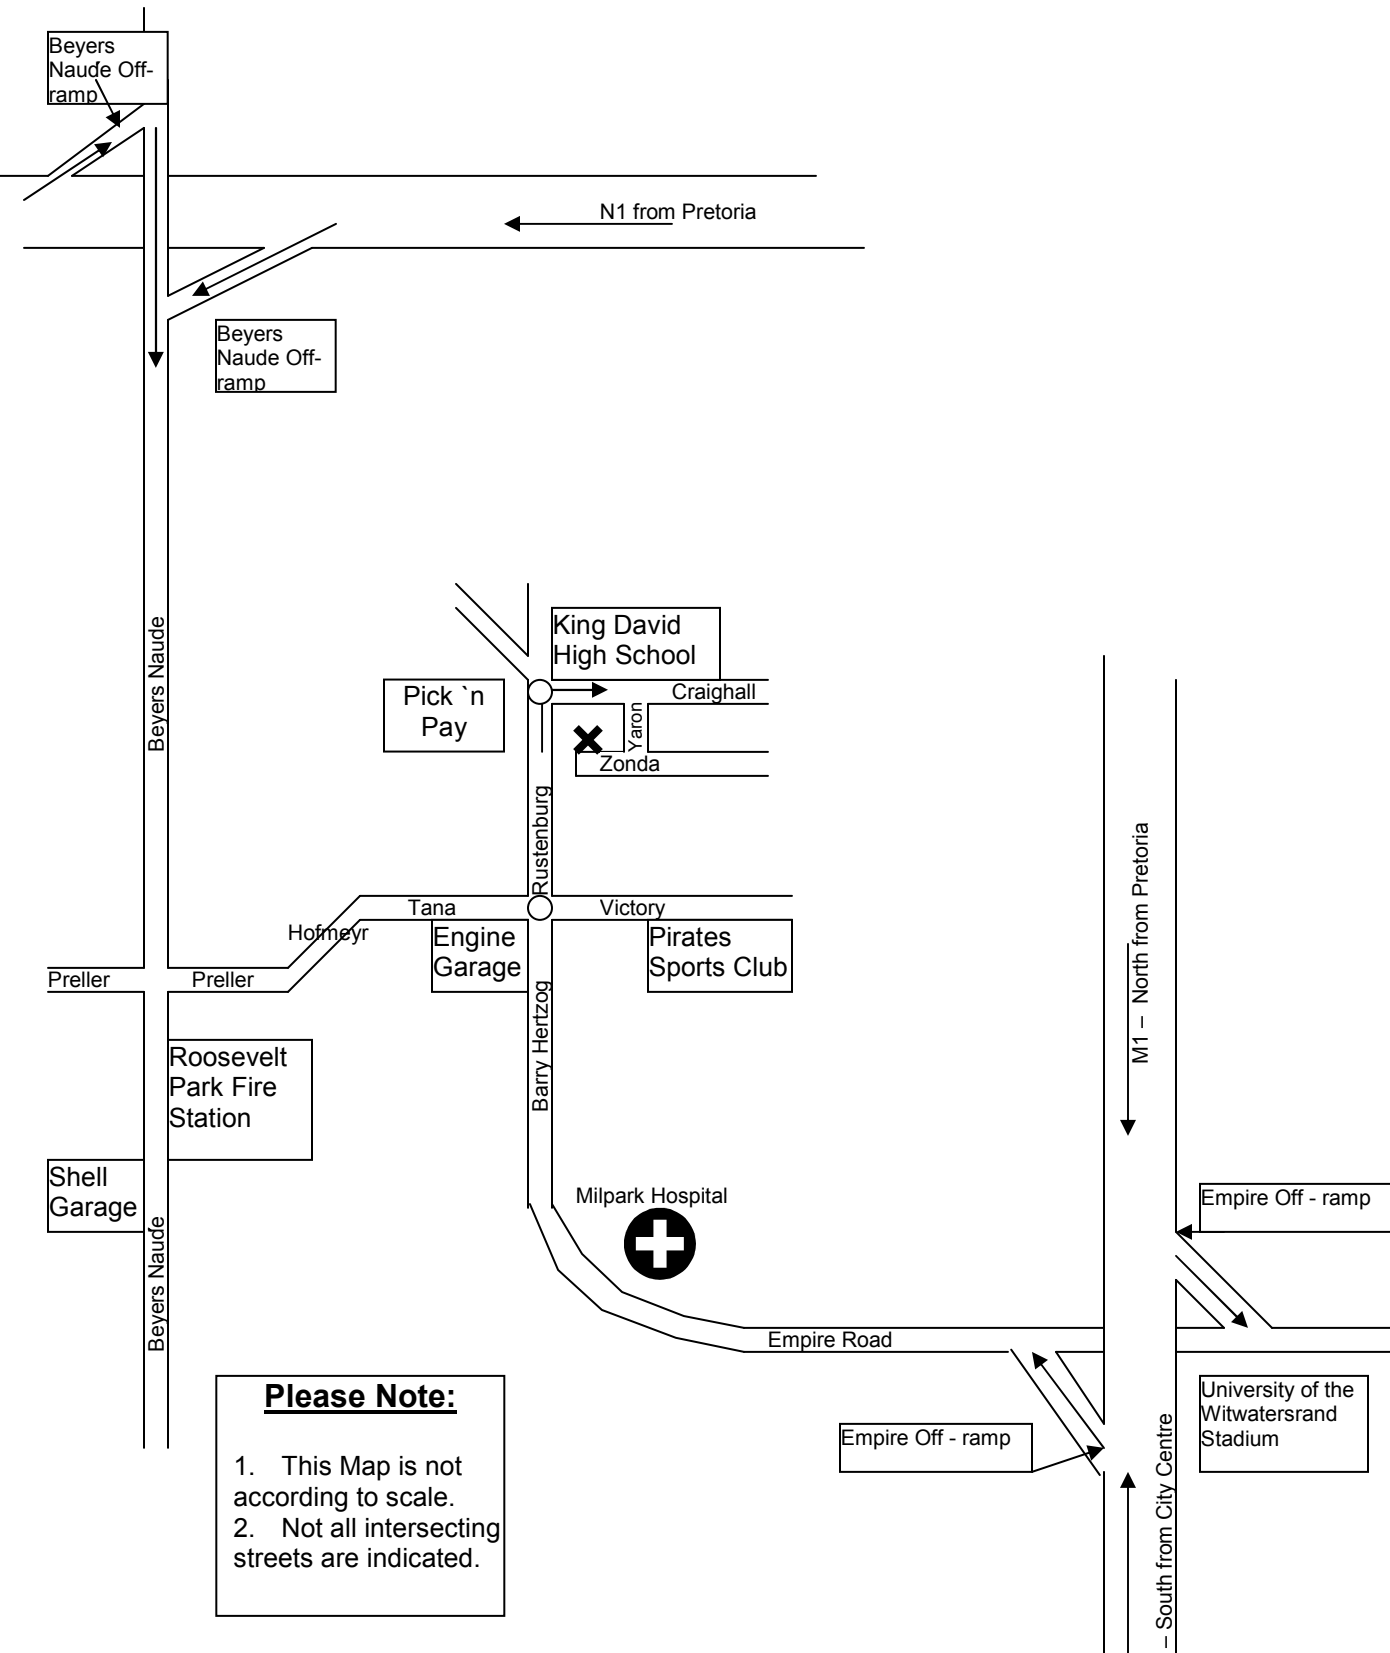

Walk Thru the Bible

1 Zonda Avenue
Victory Park
Johannesburg
2195
Tel: 782 – 4222

Detailed map to 1 Zonda Avenue

Route to our premises

From the N1 - Beyers Naude off-ramp.

1. Take the Beyers Naude off-ramp.
2. Continue along Beyers Naude (towards Melville/City) for ± 5,1 km.
3. Turn Left into Preller. (From Beyers Naude to the office it is ± 2,6 km)
4. Preller becomes Hofmeyr, and Hofmeyr becomes Tana.
5. From Tana, turn left into Rustenburg.
6. At the 1st robot turn right into Craighall.
7. 1st street right into Yaron.
8. Right into Zonda. Continue till the road ends.

From the N1 - Hans Strydom off-ramp

1. Take the Hans Strydom off-ramp.
2. Follow Hans strydom until you reach the traffic circle at Darrenwood Toyota
3. Turn left
4. Take the second road left
5. Turn right into Second Avenue
6. Cross Rustenburg Road at Pick and Pay
7. Turn right into Yaron Road
8. Turn right at the T-junction into Zonda Avenue. From the N1
9. We are the last gate on the right hand side.

From the M1

1. Take the Empire off-ramp.
2. Turn towards Barry Hertzog/Milpark Hospital.
3. Take the Emmarentia fly-over to Barry Hertzog.
4. Barry Hertzog becomes Rustenburg.
5. At the 1st robot in Rustenburg turn right into Craighall.
6. 1st street right into Yaron.
7. Right into Zonda. Continue till the road ends.

Please Note:

1. This Map is not according to scale.
2. Not all intersecting streets are indicated.