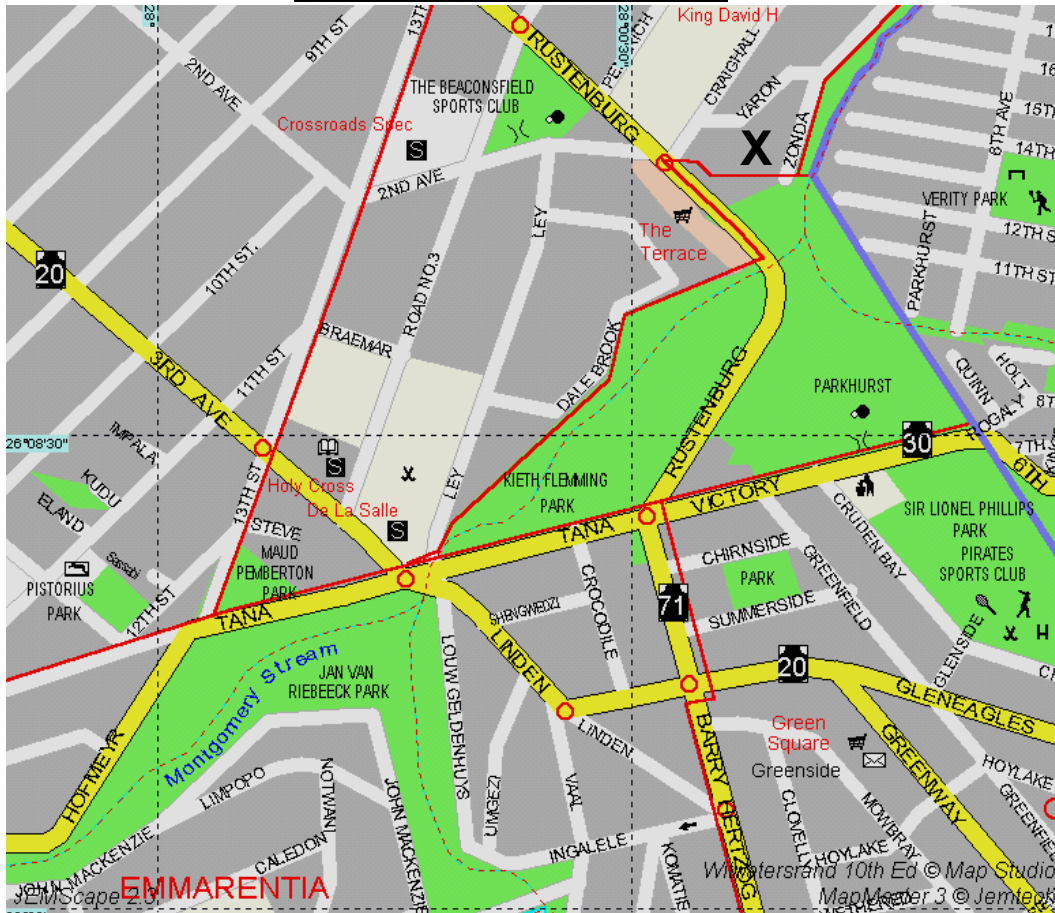

Walk Thru the Bible

1 Zonda Avenue
Victory Park
Johannesburg
2195
Tel: 782 – 4222

Detailed map to 1 Zonda Avenue

Route to our premises

From the N1 - Beyers Naude off-ramp.

1. Take the Beyers Naude off-ramp.
2. Continue along Beyers Naude (towards Melville/City) for ± 5,1 km.
3. Turn Left into Preller. (From Beyers Naude to the office it is ± 2,6 km)
4. Preller becomes Hofmeyr, and Hofmeyr becomes Tana.
5. From Tana, turn left into Rustenburg.
6. At the 1st robot turn right into Craighall.
7. 1st street right into Yaron.
8. Right into Zonda. Continue till the road ends.

From the N1 - Hans Strydom off-ramp

1. Take the Hans Strydom off-ramp.
2. Follow Hans strydom until you reach the traffic circle at Darrenwood Toyota
3. Turn left
4. Take the second road left
5. Turn right into Second Avenue
6. Cross Rustenburg Road at Pick and Pay
7. Turn right into Yaron Road
8. Turn right at the T-junction into Zonda Avenue. From the N1
9. We are the last gate on the right hand side.

From the M1

1. Take the Empire off-ramp.
2. Turn towards Barry Hertzog/Milpark Hospital.
3. Take the Emmarentia fly-over to Barry Hertzog.
4. Barry Hertzog becomes Rustenburg.
5. At the 1st robot in Rustenburg turn right into Craighall.
6. 1st street right into Yaron.
7. Right into Zonda. Continue till the road ends.

Please Note:

1. This Map is not according to scale.
2. Not all intersecting streets are indicated.